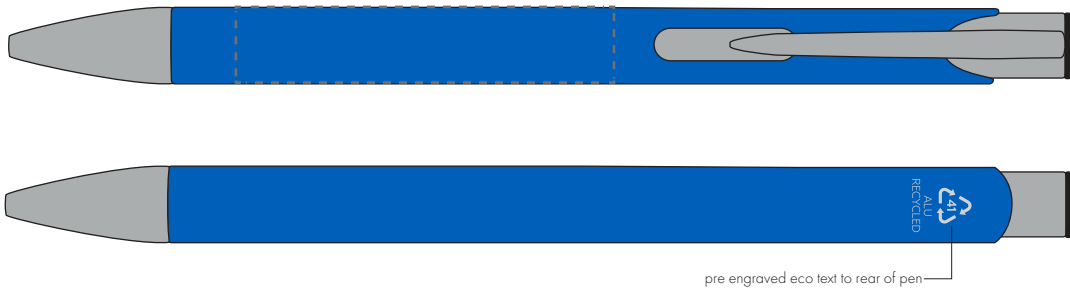

Your Ref:
Our Ref:Quantity:
Version: 1Product Code: TPC982001
Product Colour: ROYAL BLUE**PRINTING CONCERNS:**

We stock this item in the following colours

**PANTONE REFERENCE(S)**

● Engrave

ARTWORK SCALE 100%

ARTWORK SCALE 100%
Flat Engrave Area:
50mm x 10mmProduct Image for visualisation
- colours may vary**The dashed line is to demonstrate print area and will not appear on your printed item****PLEASE NOTE:**